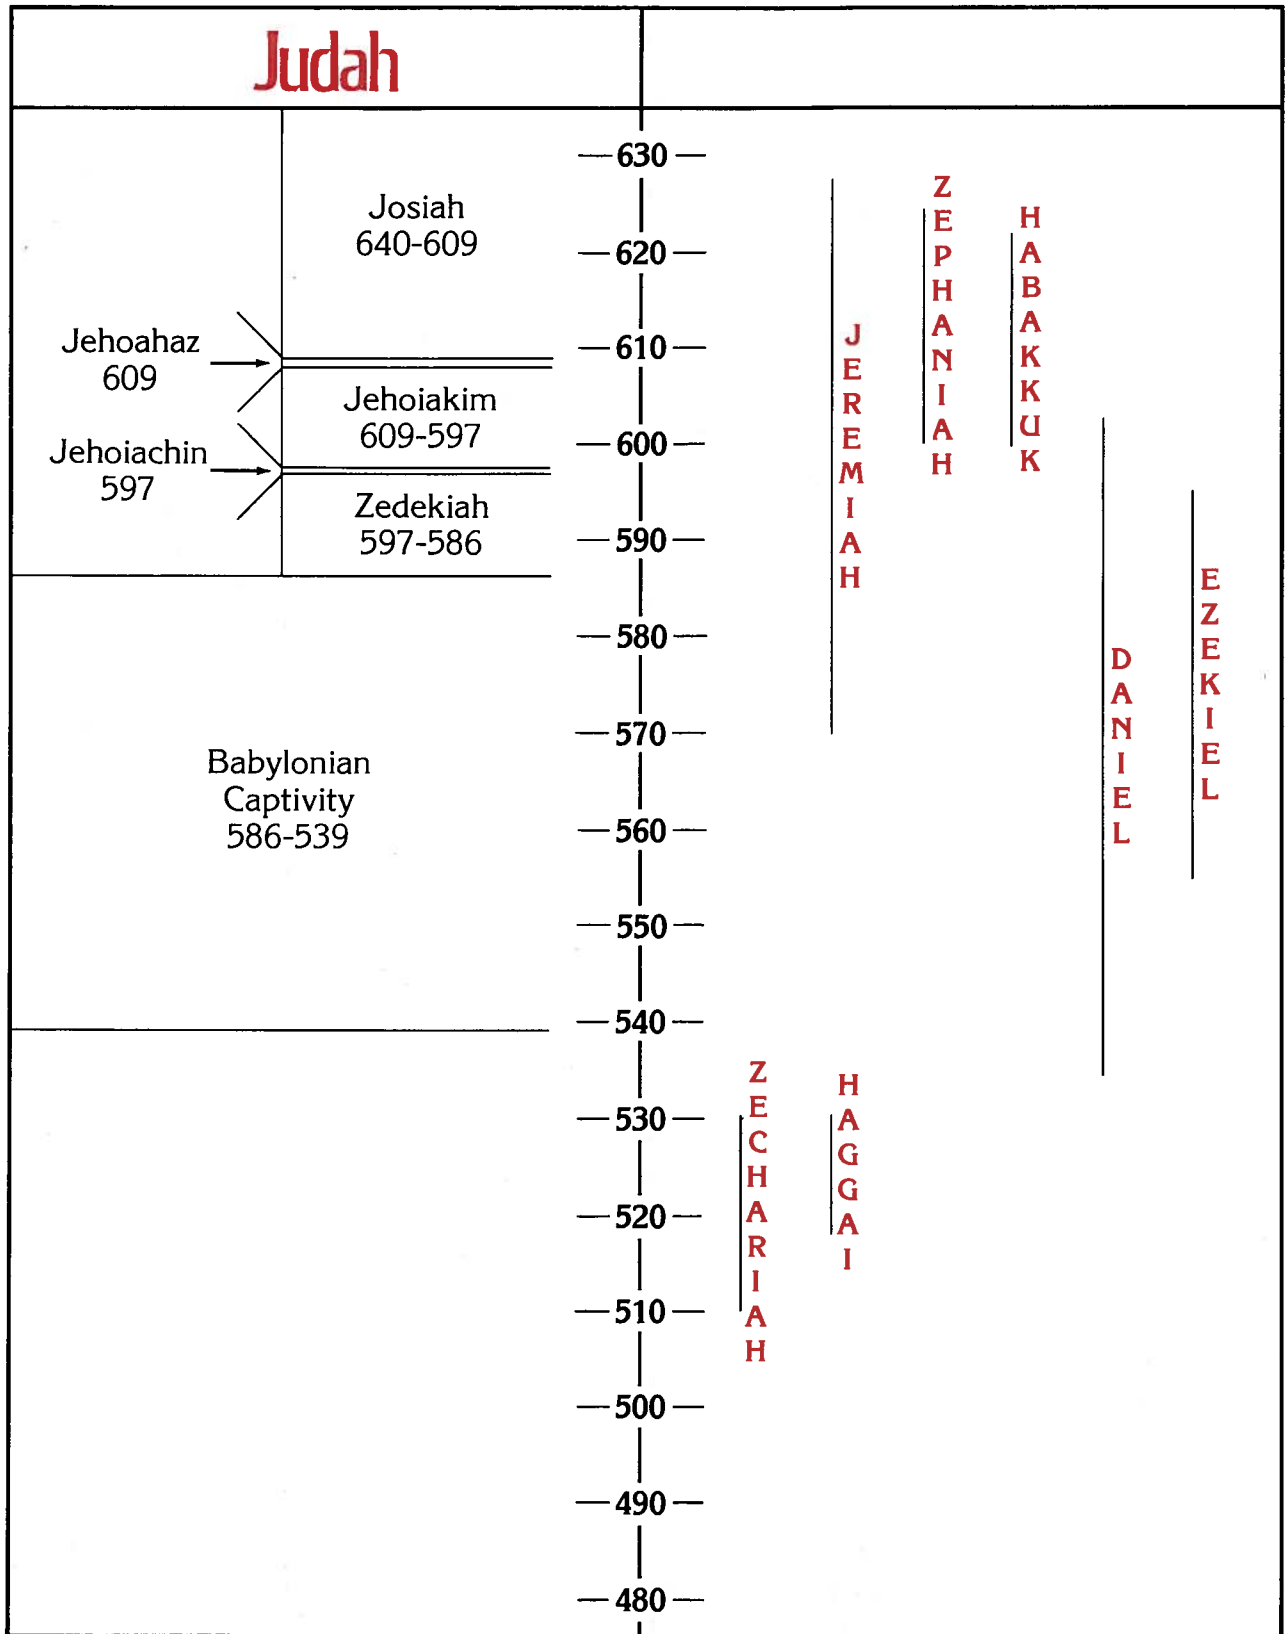

Kings of the Divided Monarchy

Judah

The Dynasties of the Northern Kingdom

DATE	KING	HOW ACCESSION WAS GAINED	FATHER
I. 931-909 DYNASTY OF JEROBOAM 22 YEARS			
931-910	Jeroboam	Chosen by the people	Nebat
910-909	Nadab	Inherited	Jeroboam
II. 909-885 DYNASTY OF BAASHA 24 YEARS			
909-886	Baasha	Assassination	Common
886-885	Elah	Inherited	Baasha
III. 885 DYNASTY OF ZIMRI 7 DAYS			
885	Zimri	Assassination	Common
IV. 885-841 DYNASTY OF OMRI 44 YEARS			
885-874	Omri	Declared so by army	Common
874-853	Ahab	Inherited	Omri
853-852	Ahaziah	Inherited	Ahab
852-841	Jehoram	Inherited	Ahab
V. 841-752 DYNASTY OF JEHU 89 YEARS			
841-814	Jehu	Assassination	Nimshi
814-798	Jehoahaz	Inherited	Jehu
798-782	Jehoash	Inherited	Jehoahaz
793-753	Jeroboam II	Inherited	Jehoash
753-752	Zechariah	Inherited	Jeroboam II
VI. 752 DYNASTY OF SHALLUM 1 MONTH			
752	Shallum	Assassination	Jabesh
VII. 752-740 DYNASTY OF MENAHEM 12 YEARS			
752-742	Menahem	Assassination	Gadi
742-740	Pekahiah	Inherited	Menahem
VIII. 752-732 DYNASTY OF PEKAH 20 YEARS			
752-732	Pekah	Coup d'etat	Remaliah
IX. 732-722 DYNASTY OF HOSHEA 10 YEARS			
732-722	Hoshea	Assassination	Elah

Kings of Assyria

Ashur-uballit I	1354-1318	Shamsi-Adad V	824-810
Adad-nirari I	1318-1264	Adad-nirari III	810-782
Shalmaneser I	1264-1234	Shalmaneser IV	782-773
Tukulti-Ninurta I	1234-1197	Ashur-dan III	773-754
Ashur-dan I	1179-1133	Ashur-nirari V	754-745
Tiglath-pileser I	1115-1076	Tiglath-pileser III	745-727
Ashur-rabi II	1012-972	Shalmaneser V	727-722
Ashur-resh-ishi II	972-967	Sargon II	721-705
Tiglath-pileser II	967-935	Sennacherib	704-681
Ashur-dan II	935-912	Esarhaddon	681-669
Adad-nirari II	912-889	Ashur-banipal	669-633
Tukulti-Ninurta II	889-884	Ashur-etil-ilani	633-622
Ashur-nasir-apal II	884-858	Sin-shur-ishkun	621-612
Shalmaneser III	858-824	Ashur-uballit	612-608