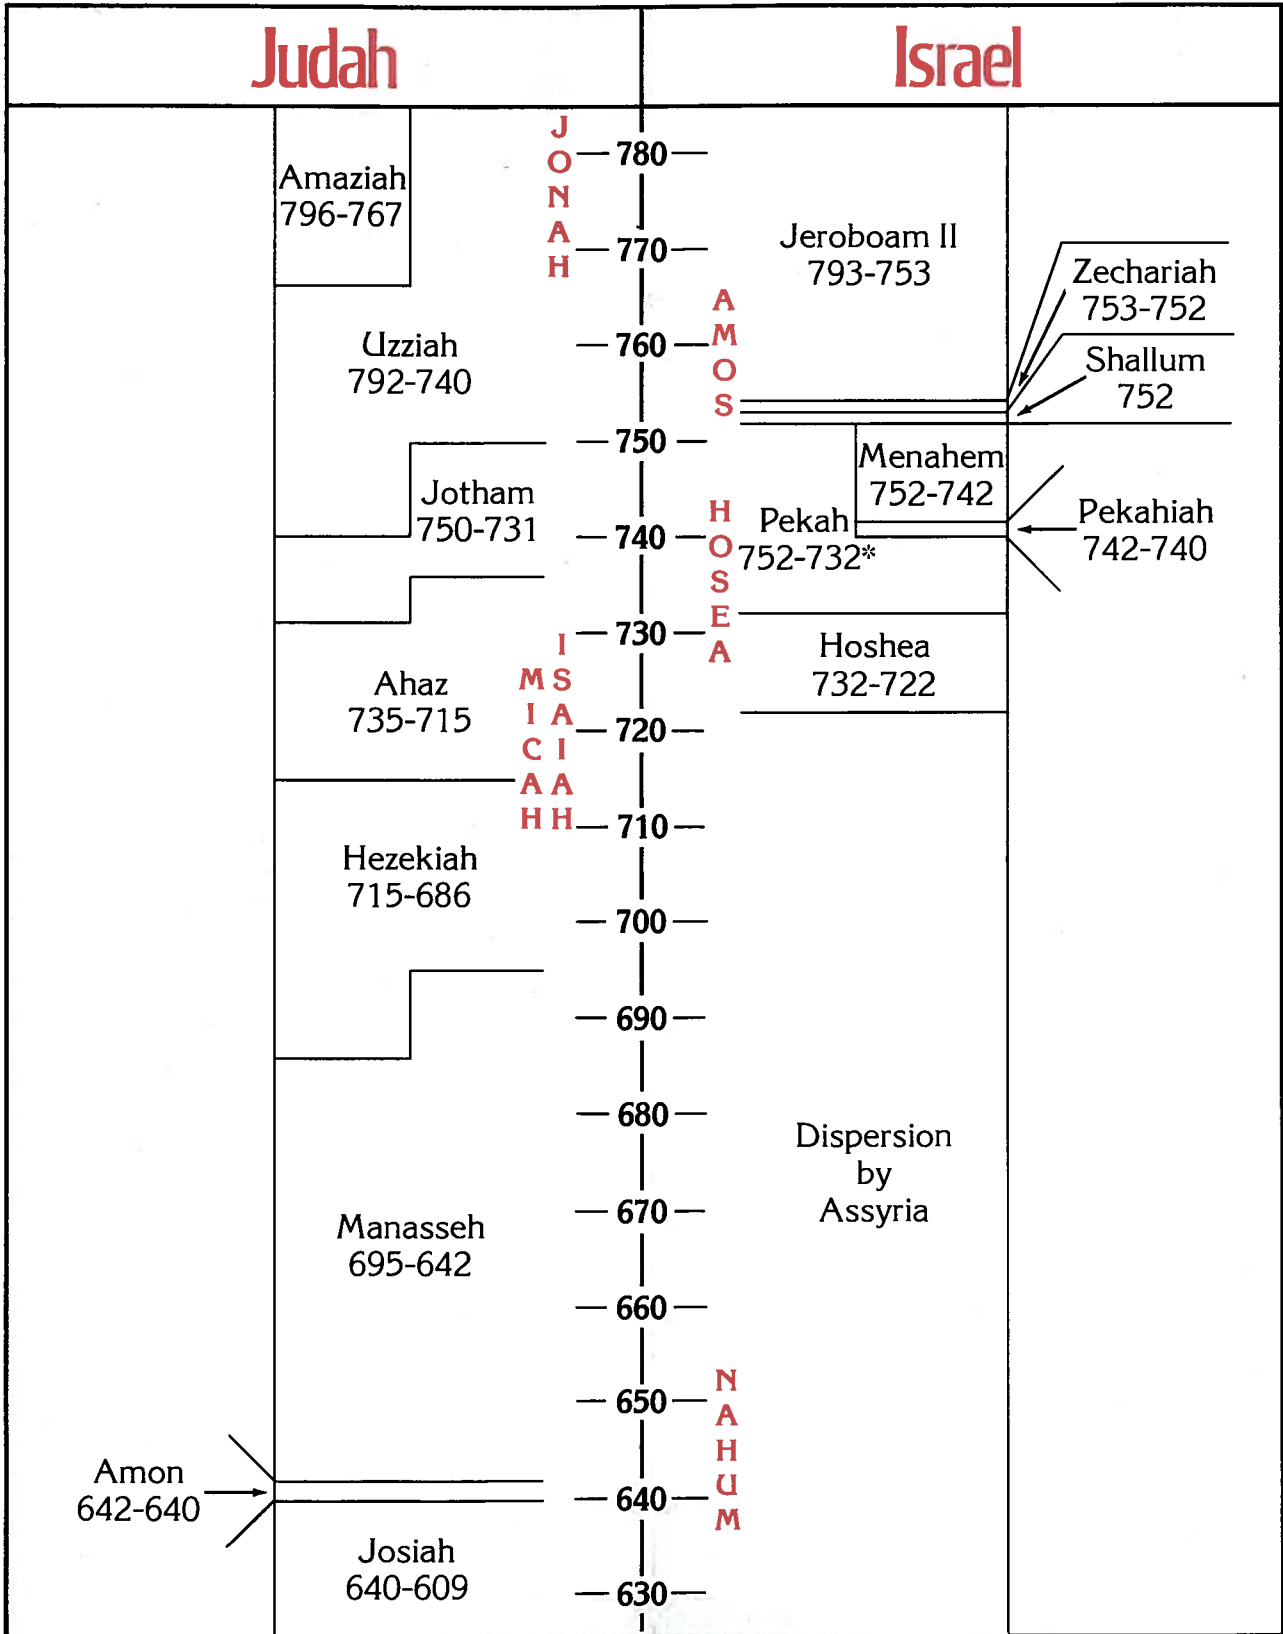

Kings of the Divided Monarchy

Judah

The Dynasties of the Northern Kingdom

DATE	KING	HOW ACCESSION WAS GAINED	FATHER
I. 931-909 DYNASTY OF JEROBOAM 22 YEARS			
931-910	Jeroboam	Chosen by the people	Nebat
910-909	Nadab	Inherited	Jeroboam
II. 909-885 DYNASTY OF BAASHA 24 YEARS			
909-886	Baasha	Assassination	Common
886-885	Elah	Inherited	Baasha
III. 885 DYNASTY OF ZIMRI 7 DAYS			
885	Zimri	Assassination	Common
IV. 885-841 DYNASTY OF OMRI 44 YEARS			
885-874	Omri	Declared so by army	Common
874-853	Ahab	Inherited	Omri
853-852	Ahaziah	Inherited	Ahab
852-841	Jehoram	Inherited	Ahab
V. 841-752 DYNASTY OF JEHU 89 YEARS			
841-814	Jehu	Assassination	Nimshi
814-798	Jehoahaz	Inherited	Jehu
798-782	Jehoash	Inherited	Jehoahaz
793-753	Jeroboam II	Inherited	Jehoash
753-752	Zechariah	Inherited	Jeroboam II
VI. 752 DYNASTY OF SHALLUM 1 MONTH			
752	Shallum	Assassination	Jabesh
VII. 752-740 DYNASTY OF MENAHEM 12 YEARS			
752-742	Menahem	Assassination	Gadi
742-740	Pekahiah	Inherited	Menahem
VIII. 752-732 DYNASTY OF PEKAH 20 YEARS			
752-732	Pekah	Coup d'etat	Remaliah
IX. 732-722 DYNASTY OF HOSHEA 10 YEARS			
732-722	Hoshea	Assassination	Elah

Kings of Assyria

Ashur-uballit I	1354-1318	Shamsi-Adad V	824-810
Adad-nirari I	1318-1264	Adad-nirari III	810-782
Shalmaneser I	1264-1234	Shalmaneser IV	782-773
Tukulti-Ninurta I	1234-1197	Ashur-dan III	773-754
Ashur-dan I	1179-1133	Ashur-nirari V	754-745
Tiglath-pileser I	1115-1076	Tiglath-pileser III	745-727
Ashur-rabi II	1012-972	Shalmaneser V	727-722
Ashur-resh-ishi II	972-967	Sargon II	721-705
Tiglath-pileser II	967-935	Sennacherib	704-681
Ashur-dan II	935-912	Esarhaddon	681-669
Adad-nirari II	912-889	Ashur-banipal	669-633
Tukulti-Ninurta II	889-884	Ashur-etil-ilani	633-622
Ashur-nasir-apal II	884-858	Sin-shur-ishkun	621-612
Shalmaneser III	858-824	Ashur-uballit	612-608