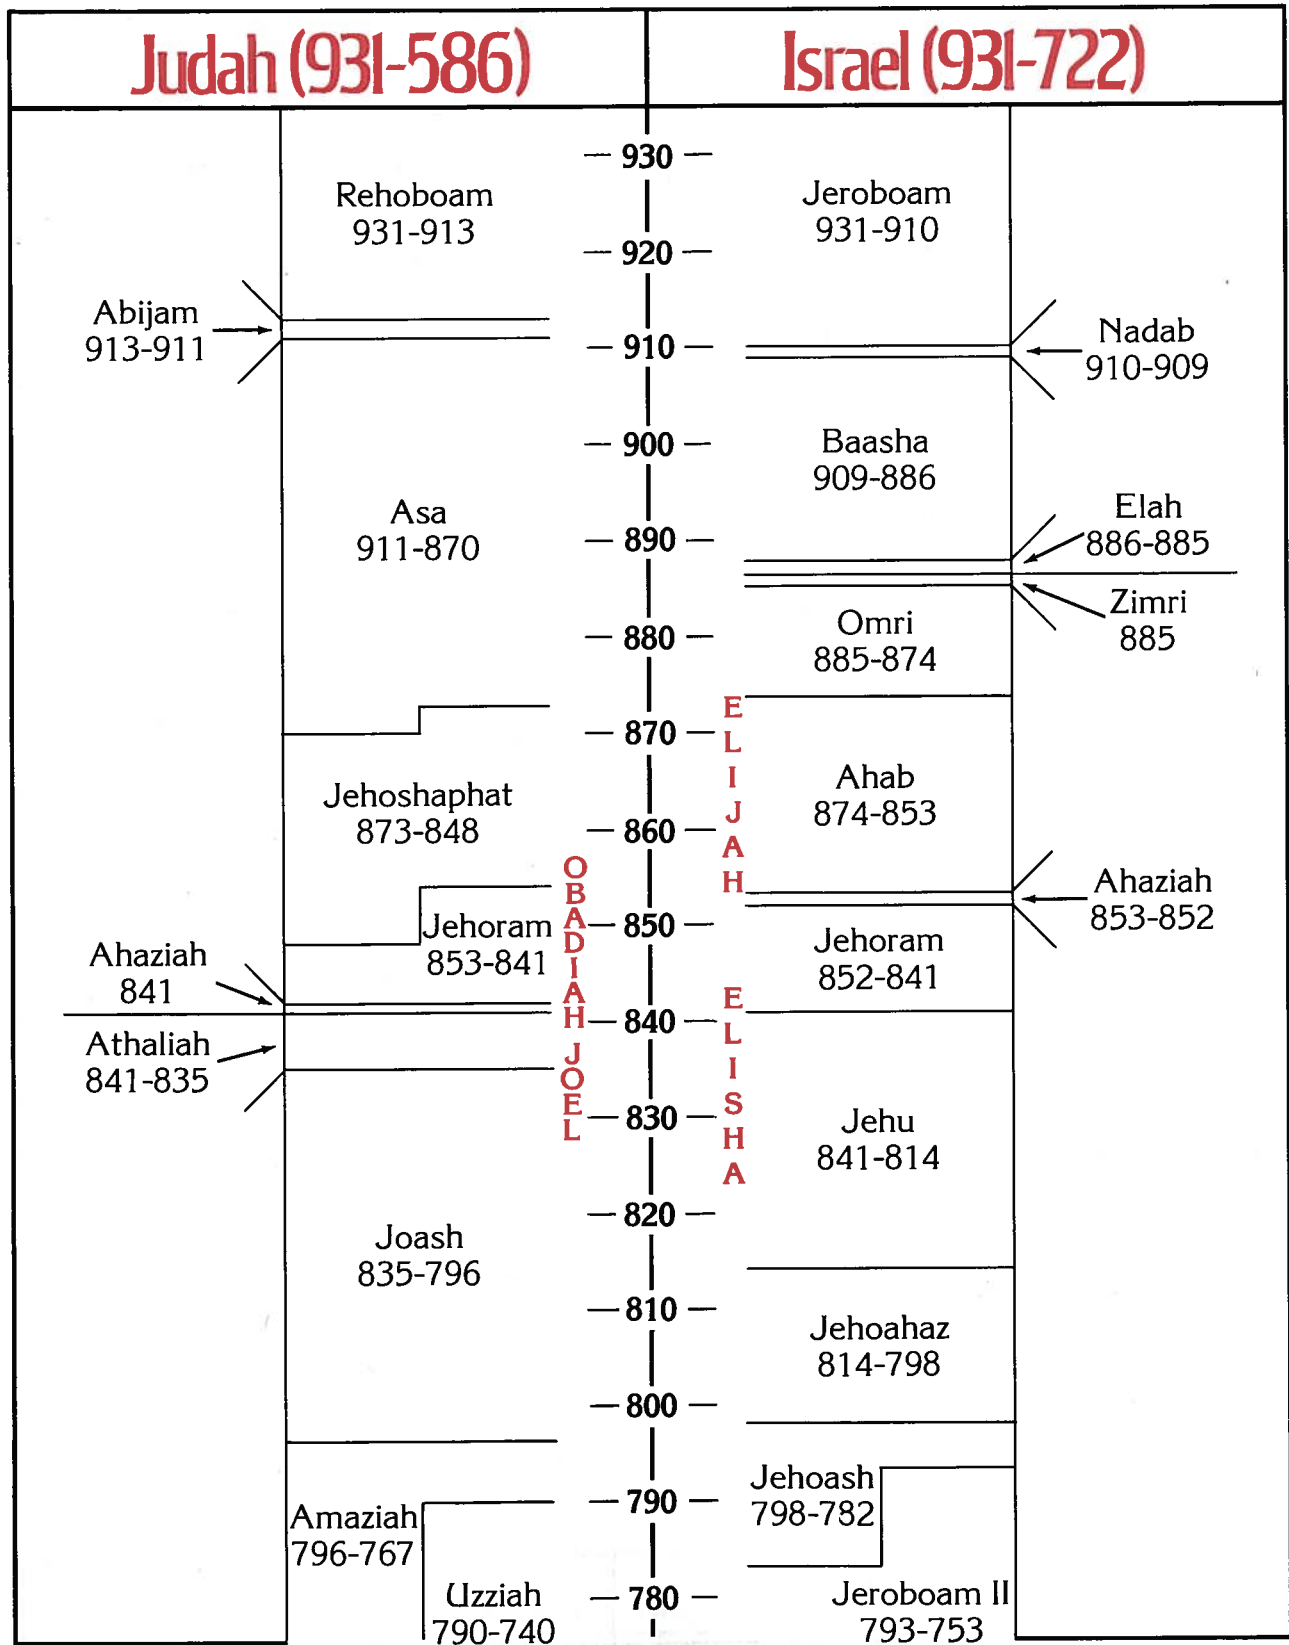

Kings of the Divided Monarchy

Judah

The Dynasties of the Northern Kingdom

DATE	KING	HOW ACCESSION WAS GAINED	FATHER
I. 931-909 DYNASTY OF JEROBOAM 22 YEARS			
931-910	Jeroboam	Chosen by the people	Nebat
910-909	Nadab	Inherited	Jeroboam
II. 909-885 DYNASTY OF BAASHA 24 YEARS			
909-886	Baasha	Assassination	Common
886-885	Elah	Inherited	Baasha
III. 885 DYNASTY OF ZIMRI 7 DAYS			
885	Zimri	Assassination	Common
IV. 885-841 DYNASTY OF OMRI 44 YEARS			
885-874	Omri	Declared so by army	Common
874-853	Ahab	Inherited	Omri
853-852	Ahaziah	Inherited	Ahab
852-841	Jehoram	Inherited	Ahab
V. 841-752 DYNASTY OF JEHU 89 YEARS			
841-814	Jehu	Assassination	Nimshi
814-798	Jehoahaz	Inherited	Jehu
798-782	Jehoash	Inherited	Jehoahaz
793-753	Jeroboam II	Inherited	Jehoash
753-752	Zechariah	Inherited	Jeroboam II
VI. 752 DYNASTY OF SHALLUM 1 MONTH			
752	Shallum	Assassination	Jabesh
VII. 752-740 DYNASTY OF MENAHEM 12 YEARS			
752-742	Menahem	Assassination	Gadi
742-740	Pekahiah	Inherited	Menahem
VIII. 752-732 DYNASTY OF PEKAH 20 YEARS			
752-732	Pekah	Coup d'etat	Remaliah
IX. 732-722 DYNASTY OF HOSHEA 10 YEARS			
732-722	Hoshea	Assassination	Elah

Kings of Assyria

Ashur-uballit I	1354-1318	Shamsi-Adad V	824-810
Adad-nirari I	1318-1264	Adad-nirari III	810-782
Shalmaneser I	1264-1234	Shalmaneser IV	782-773
Tukulti-Ninurta I	1234-1197	Ashur-dan III	773-754
Ashur-dan I	1179-1133	Ashur-nirari V	754-745
Tiglath-pileser I	1115-1076	Tiglath-pileser III	745-727
Ashur-rabi II	1012-972	Shalmaneser V	727-722
Ashur-resh-ishi II	972-967	Sargon II	721-705
Tiglath-pileser II	967-935	Sennacherib	704-681
Ashur-dan II	935-912	Esarhaddon	681-669
Adad-nirari II	912-889	Ashur-banipal	669-633
Tukulti-Ninurta II	889-884	Ashur-etil-ilani	633-622
Ashur-nasir-apal II	884-858	Sin-shur-ishkun	621-612
Shalmaneser III	858-824	Ashur-uballit	612-608